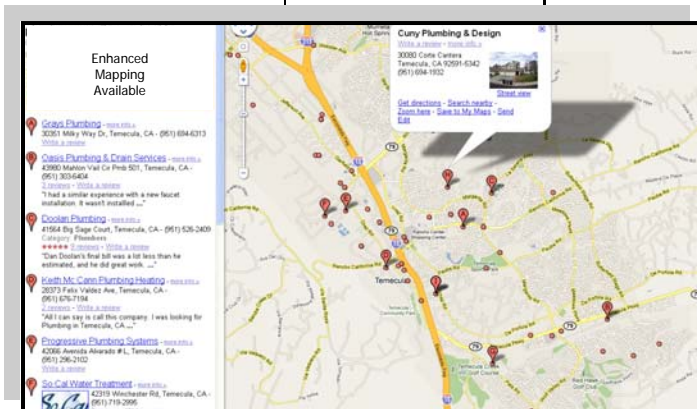

Comparison Of IYP MagicCarpet Products: HTML, .NET, LITE, CD-ROM Versions

	CD-ROM	Internet (.NET)	Internet (HTML)	Internet 'Lite' Version
Look and Feel of Directory	Yes	Yes	Yes	Listing View Style
Where is Data Stored	PC	Server	Server	Server
Publisher to Self-host or Host at ISP	N/A	Yes	Yes	Yes
Interface	MagicCarpet Viewer	MagicCarpet Viewer	Browser	Browser
Download Data from Internet	No	Yes	Yes	No
Download Program from Internet	No	Yes	No	No
Data Encryption Available	Yes	Yes	No	No
Zoom Features	Extensive	Extensive	Limited	No
Map features	Yes	Yes	Yes	Yes
Target Users	Users with No or limited Internet connection	Advanced users with Broadband connection	Users who do not want to download a viewer, MAC users	Users with low-speed Internet connections; MAC users
Supports Rich Media	Yes	Yes	Yes	Yes
Considerations	<p>Everything will be on PC.</p> <p>No Internet connection required.</p> <p>Look and Feel of the printed book.</p> <p>No hosting required.</p> <p>Requires use of disc space on users workstation to store the directory data.</p>	<p>Save space on PC—in that data will be on the server.</p> <p>Requires Broadband Internet connection.</p> <p>Look and Feel of the printed book.</p> <p>Superior Font Control.</p> <p>Must install from Internet (1 to 3 mb).</p>	<p>Save space— in that there will be no programs or data on PC.</p> <p>Requires Broadband Internet connection.</p> <p>Different Browsers may render the pages somewhat differently.</p>	<p>No program or data downloads on PC. Requires Internet connection. Works with low-speed connections.</p> <p>Fast website update from your database.</p>