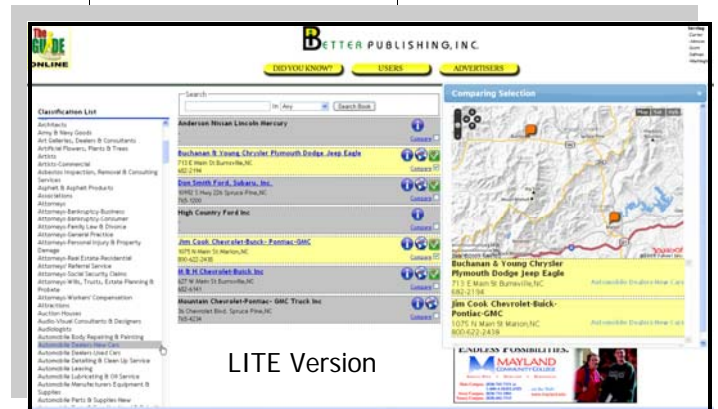

CD-ROM	Internet (.NET)	Internet (HTML)	Internet 'Lite' Version
Look and Feel of Directory	Yes	Yes	Yes	Listing View Style
Where is Data Stored	PC	Server	Server	Server
Publisher to Self-host or Host at ISP	N/A	Yes	Yes	Yes
Interface	MagicCarpet Viewer	MagicCarpet Viewer	Browser	Browser
Download Data from Internet	No	Yes	Yes	No
Download Program from Internet	No	Yes	No	No
Data Encryption Available	Yes	Yes	No	No
Zoom Features	Extensive	Extensive	Limited	No
Map features	Yes	Yes	Yes	Yes
Target Users	Users with No or limited Internet connection	Advanced users with Broadband connection	Users who do not want to download a viewer, MAC users	Users with low-speed Internet connections; MAC users
Supports Rich Media	Yes	Yes	Yes	Yes
Considerations	Everything will be on PC. No Internet connection required. Look and Feel of the printed book. No hosting required. Requires use of disc space on users workstation to store the directory data.	Save space on PC—in that data will be on the server. Requires Broadband Internet connection. Look and Feel of the printed book. Superior Font Control. Must install from Internet (1 to 3 mb).	Save space— in that there will be no programs or data on PC. Requires Broadband Internet connection. Different Browsers may render the pages somewhat differently.	No program or data downloads on PC. Requires Internet connection. Works with low-speed connections. Fast website update from your database.

For More Information on all "Sellable Features," Advanced Mapping, Tools, and other Applications Please Contact us at YM_Product_Info@YellowMagic.com